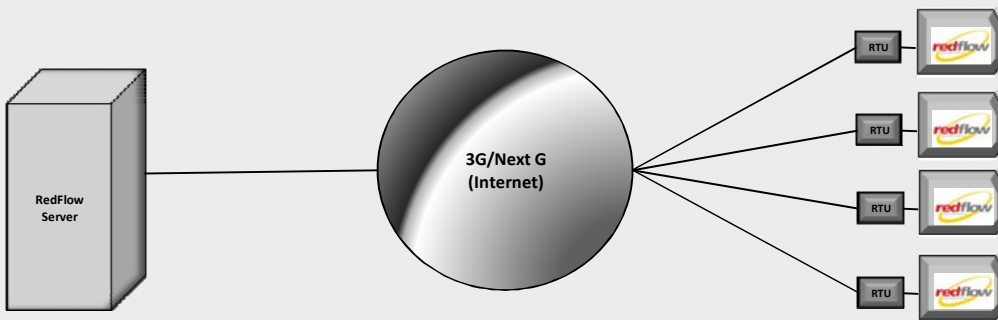

Flow of Control and Data Signals:
STAGE 1 (trials today)

Flow of Control and Data Signals:
STAGE 2 (100-200 RedFlow Systems)

Flow of Control and Data Signals:
STAGE 3: >10,000

2 Level Security:
 > RTU Level - public key encryption, standards based encryption
 > Extranet customers over VPN with firewall