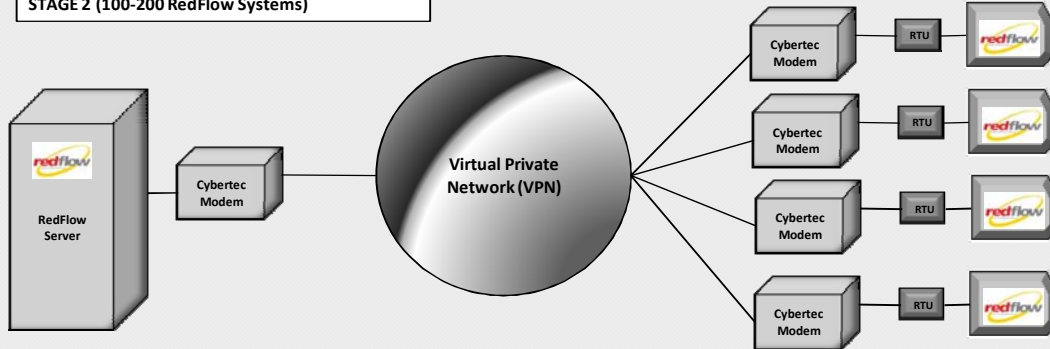

Flow of Control and Data Signals:
STAGE 1 (trials today)

Flow of Control and Data Signals:
STAGE 2 (100-200 RedFlow Systems)

Flow of Control and Data Signals:
STAGE 3: >10,000

2 Level Security:
 > RTU Level - public key encryption, standards based encryption
 > Extranet customers over VPN with firewall