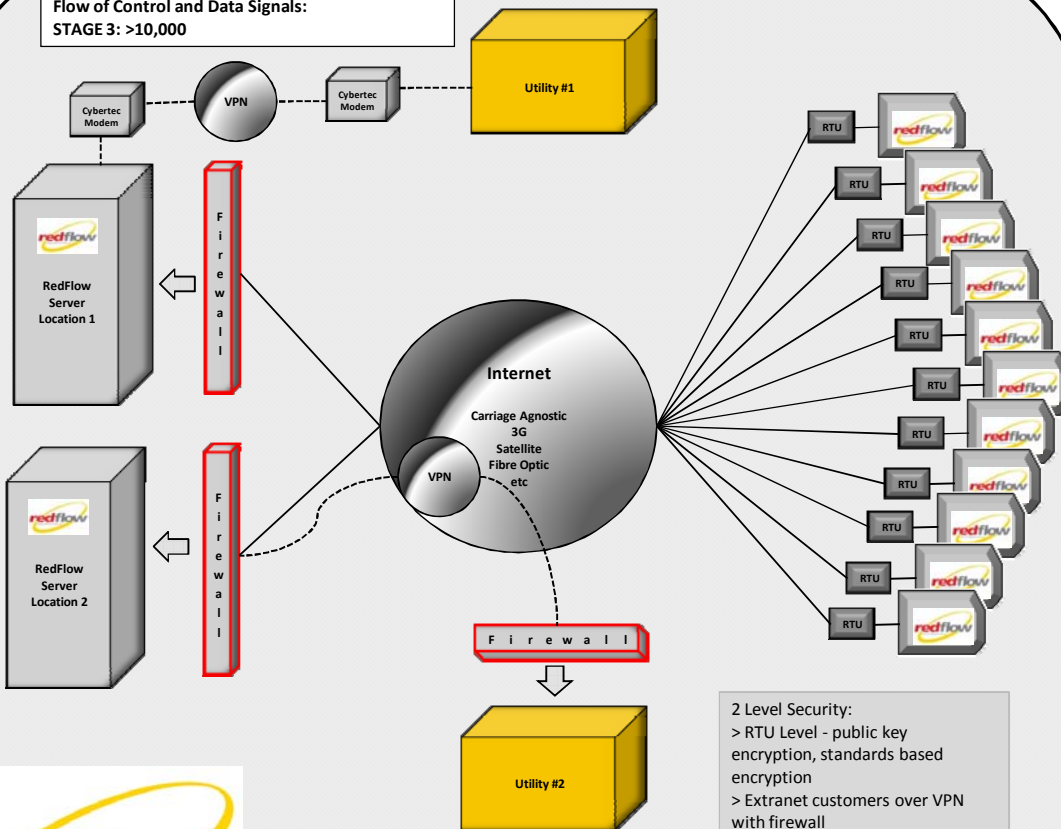

Flow of Control and Data Signals:
STAGE 1 (trials today)

Flow of Control and Data Signals:
STAGE 2 (100-200 RedFlow Systems)

Flow of Control and Data Signals:
STAGE 3: >10,000

2 Level Security:
 > RTU Level - public key encryption, standards based encryption
 > Extranet customers over VPN with firewall